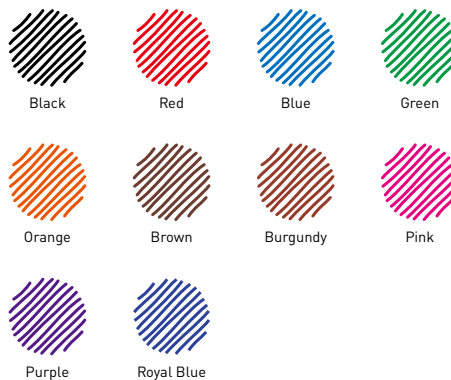

Gelly Roll, Medium
XPGB-M#

Line Width	0.4mm
Ball	Φ0.8mm
Product Size	153mm
Packing	12 / 1200pcs.

Item Code	Ink color	UPC/JAN
XPGB-M#49	● Black	084511372511
XPGB-M#19	● Red	084511372498
XPGB-M#36	● Blue	084511376922
XPGB-M#29	● Green	084511376915
XPGB-M#5	● Orange	084511376861
XPGB-M#12	● Brown	084511376878
XPGB-M#22	● Burgundy	084511376892
XPGB-M#21	● Pink	084511376885
XPGB-M#24	● Purple	084511376908
XPGB-M#138	● Royal Blue	084511372504