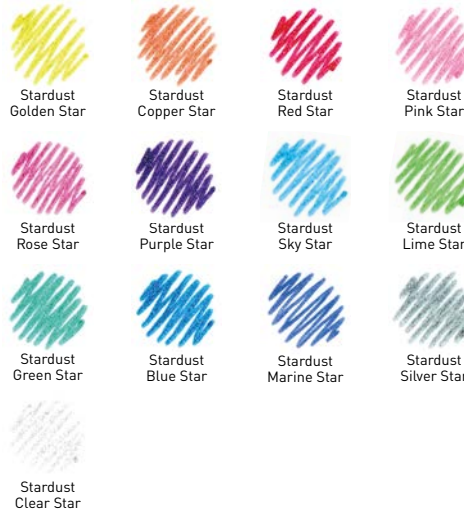

High opaque ink suitable for colored paper. Combination of 3 types of width.

Usage for highlights of water colors or other coloring methods.

Water-based Gel ink Ballpoint Pen

**GELLY ROLL™**

*Stardust™*

Marvelous "Twinkling" colors.

Barrel, Cap, Nib holder and End plug .....PP

Transparent ink with glitter effect. Suitable for white paper.

**Gelly Roll Stardust**

XPGB#

Line Width	0.5mm	Ball	Ø1.0mm
Product Size	153mm	Packing	12 / 1200pcs.
Item Code	Ink color	UPC/JAN	
XPGB#703	Stardust Golden Star	084511379510	
XPGB#705	Stardust Copper Star	084511379527	
XPGB#719	Stardust Red Star	084511379534	
XPGB#720	Stardust Pink Star	084511379541	
XPGB#721	Stardust Rose Star	084511379558	
XPGB#724	Stardust Purple Star	084511379565	
XPGB#725	Stardust Sky Star	084511379572	
XPGB#727	Stardust Lime Star	084511379589	
XPGB#729	Stardust Green Star	084511379596	
XPGB#736	Stardust Blue Star	084511379602	
XPGB#738	Stardust Marine Star	084511379619	
XPGB#744	Stardust Silver Star	084511379626	
XPGB#700	Stardust Clear Star	084511384507	

What is the difference?

**Metallic**

Opaque metallic ink on both white and colored paper

**Stardust**

Glitter ink suitable for white paper.

**Gelly Roll Stardust, 12-pen set**

XPGB-12ST New

Colors	#551 #553 #554 #519 #520 #552 #524 #526 #529 #536 #543 #549
Product Size	H155 x W164 x D15mm
UPC/JAN	084511316690
Packing	6 / 96pcs.
Contents	Stardust 12-pen set

Item Code	Body color	UPC/JAN
NOB100L#706	Pearl Orange	4901881870859
NOB100L#720	Pearl Pink	4901881870866
NOB100L#774	Pearl Purple	4901881870873
NOB100L#728	Pearl Green	4901881870880
NOB100L#737	Pearl Blue	4901881870897