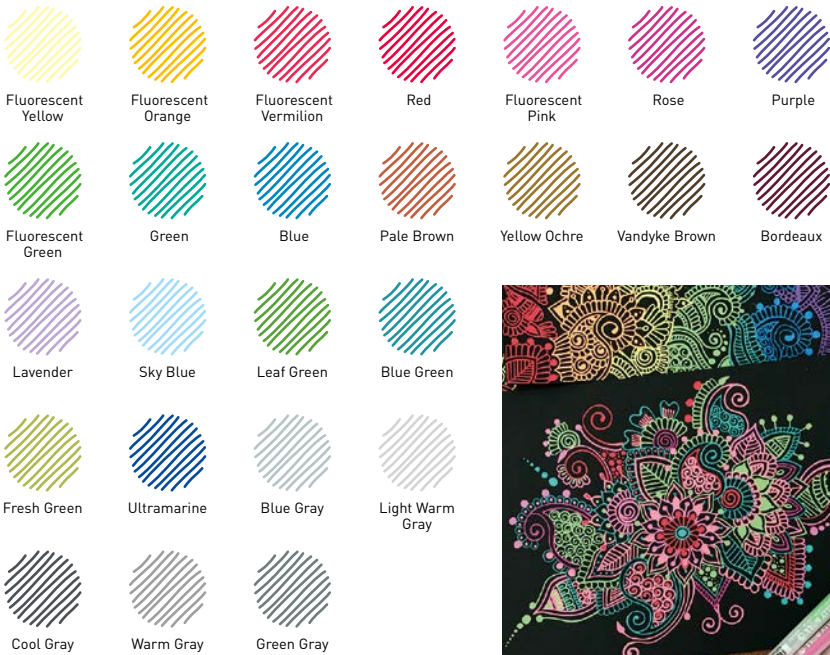

Stable line width and ink flow for drawing and coloring.

**Gelly Roll, Medium**  
XPGB-M#

Line Width	0.4mm
Ball	Φ0.8mm
Product Size	153mm
Packing	12 / 1200pcs.

Item Code	Ink color	UPC/JAN
XPGB-M#49	● Black	084511372511
XPGB-M#19	● Red	084511372498
XPGB-M#36	● Blue	084511376922
XPGB-M#29	● Green	084511376915
XPGB-M#5	● Orange	084511376861
XPGB-M#12	● Brown	084511376878
XPGB-M#22	● Burgundy	084511376892
XPGB-M#21	● Pink	084511376885
XPGB-M#24	● Purple	084511376908
XPGB-M#138	● Royal Blue	084511372504

Water-based Gel ink Ballpoint Pen

**GELLY ROLL™** *moonlight™*

Sensationally Brilliant colors on dark-colored paper and photo.

Brilliant opaque color for both white/colored paper. Artwork by @floral.art