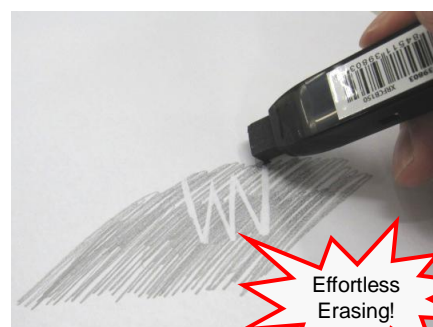

New Products: SumoGrip Eraser Effortless Erasing Quality in Black!

Retractable Eraser

110.0x 18.0x 18.0mm

Retractable!

Black eraser
does not stand
out the stain!

Effortless
Erasing!

Block Eraser

17.0x 43.0x 10.3mm

20.5x 52.5x 10.3mm

38.5x 79.5x 12.5mm

These erasers do not contain harmful phthalate.

SumoGrip Series: SumoGrip Mechanical Pencil Big body for comfortable grip!

Line width 0.5mm

Line width 0.7mm

Line width 0.9mm

* Only line width 0.5mm has 3 barrel colors.

*Non PVC erasers

Twist big eraser

Triangular soft
rubber grip

Sumo (Sumo wrestling)

Sumo is a Japanese national popular sport. A Rikishi (wrestler) attempts to force another wrestler out of a circular ring (Dohyō) or into touching the ground anything other than the soles of feet.