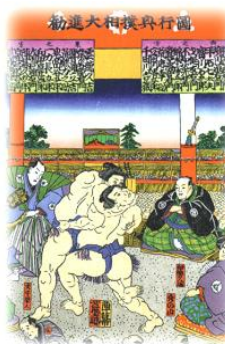

* Only line width 0.5mm has 3 barrel colors.

*Non PVC erasers

Twist big eraser

Triangular soft
rubber grip

Sumo (Sumo wrestling)

Sumo is a Japanese national popular sport. A Rikishi (wrestler) attempts to force another wrestler out of a circular ring (Dohyō) or into touching the ground anything other than the soles of feet.